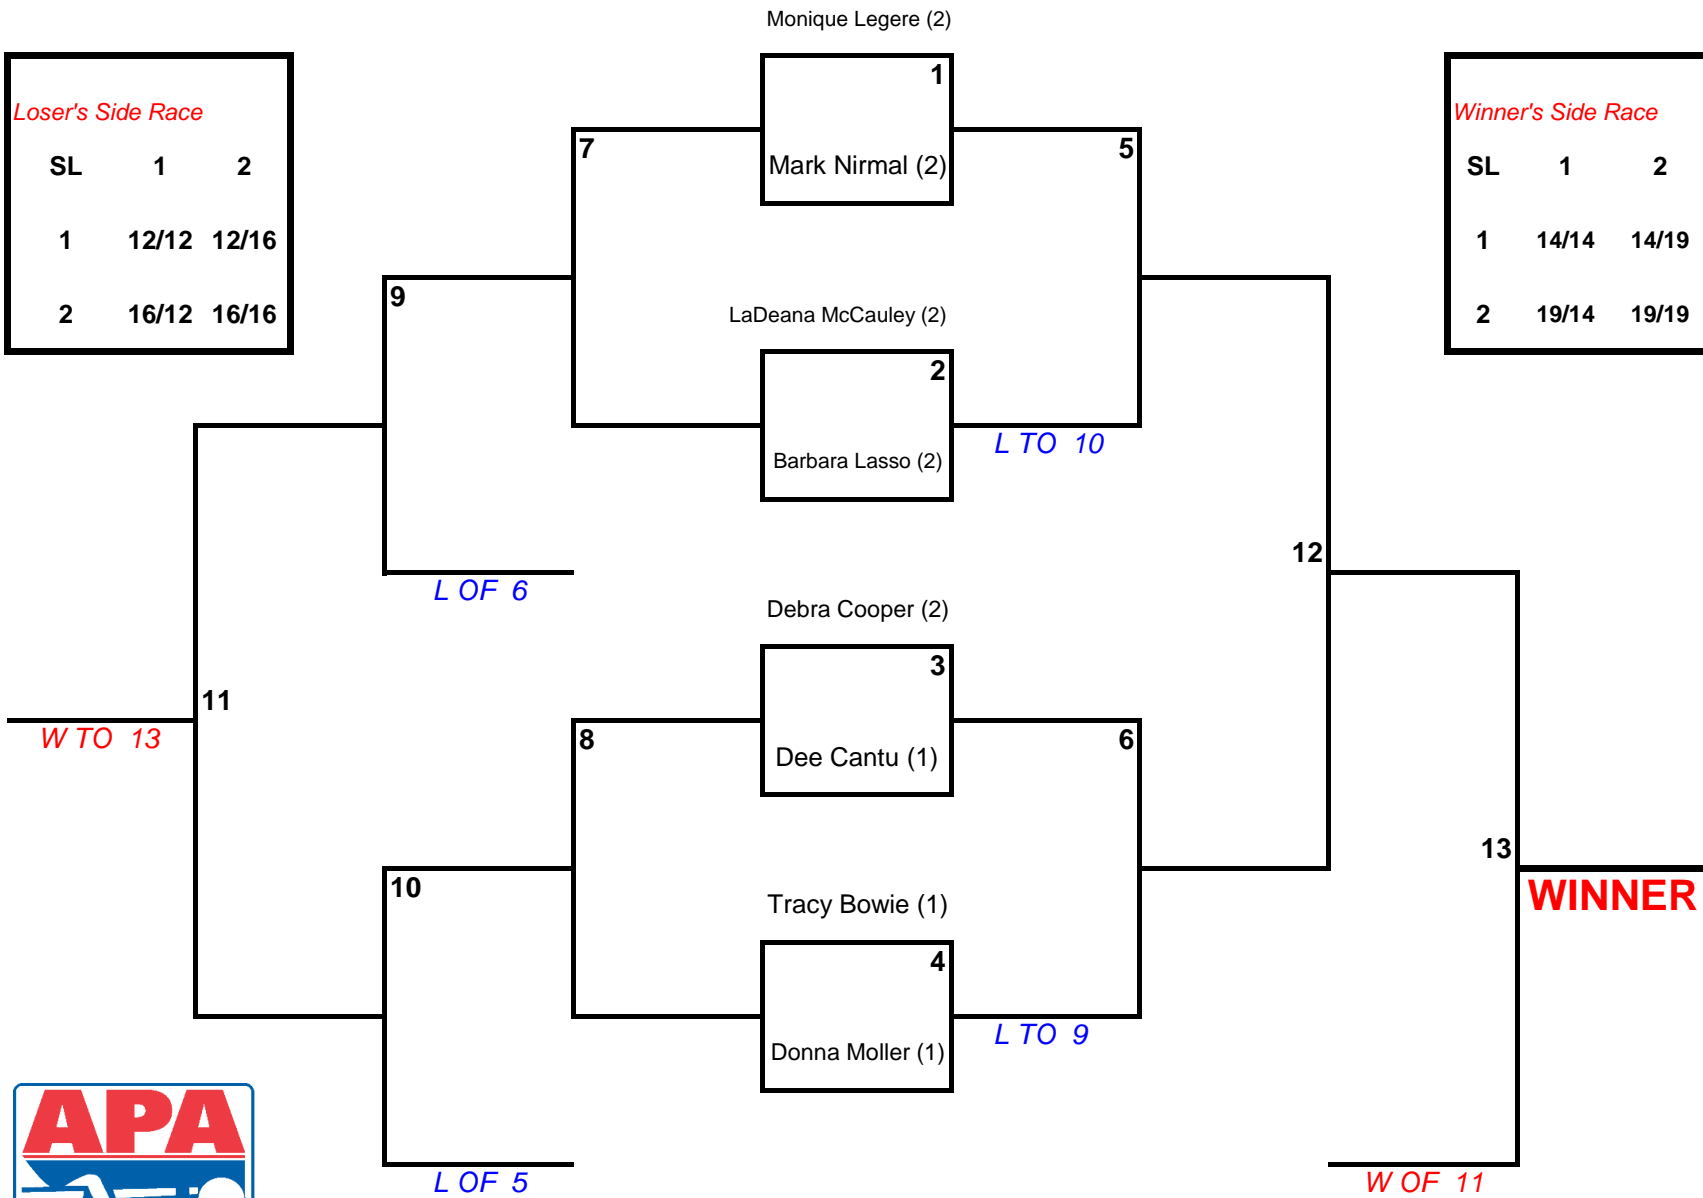

*Loser's Side Race*

SL	1	2
1	12/12	12/16
2	16/12	16/16

*Winner's Side Race*

SL	1	2
1	14/14	14/19
2	19/14	19/19

# 9B MVP - SL 2&1